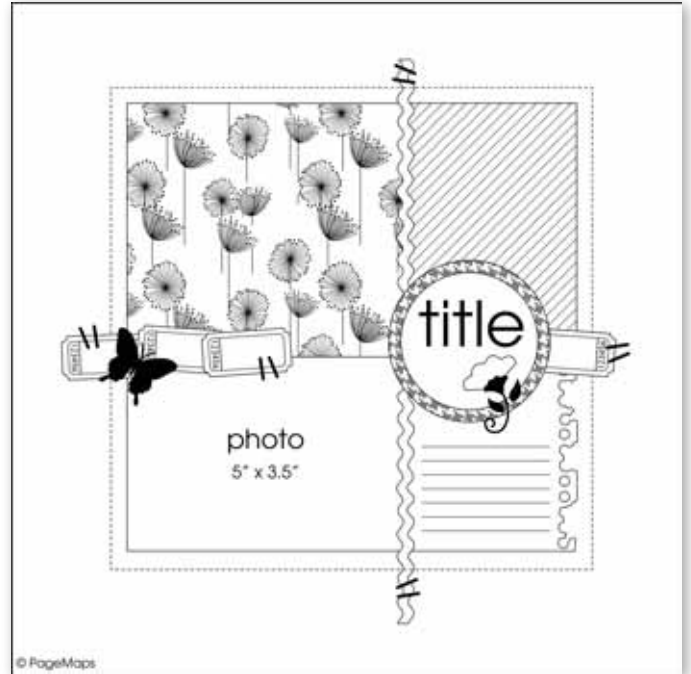

MemoryWorks™

the products you love. the moments you cherish.

"Just the Boys" June 2011 MemoryWorks Express Kit

Patterned Paper

- {1} 12x12 Travel Notes - Destination (Simple Stories)
- {1} 12x12 Going Places - Destination (Simple Stories)
- {1} 12x12 Beach Huts - Good Day Sunshine (My Mind's Eye)
- {1} 12x12 Bold Dots - Good Day Sunshine (My Mind's Eye)
- {1} 12x12 Writing on the Wall - Good Day Sunshine (My Mind's Eye)
- {1} 12x12 Butterscotch - 5 & Dime (October Afternoon)

Solid Cardstock

- {1} 12x12 Kraft (Bazzill)
- {1} 12x 12 Desert Coral Dark (Bazzill)
- {1} 12x12 Spring Willow Medium (Bazzill)
- {1} 12x12 Sugar Cream (Bazzill)

Embellishments

- {1} 12x12 Good Day Sunshine Accessory Sheet (My Mind's Eye)
- {1} 5x9 Kraft & Black Mini Market Stickers (October Afternoon)
- {1} Noah Mini Chipboard Alpha (Maya Road)
- {4} Kraft Mini Ticket Strips (Maya Road)
- {1} Kraft Library Pocket (Maya Road)
- {1} 6x8 White Embellish Me Frame (Fancy Pants)
- {1} 12" Zipper Trim - Chocolate Brown (Maya Road)
- {1} ½ Yard ½" Oatmeal & Cream dot Ribbon (Creative Impressions)
- {1} ½ Yard ½" Rust Grosgrain Ribbon (Creative Impressions)
- {1} ½ Yard ¼" Green Apple & Cream Check Ribbon (Creative Impressions)

Cards

- {1} 5.5 x 8.5 Kraft (Bazzill)
- {1} 5.5 x 8.5 Desert Coral Dark (Bazzill)
- {1} 5.5 x 8.5 Spring Willow Medium (Bazzill)
- {1} 5.5 x 8.5 Sugar Cream (Bazzill)
- {1} 5.5 x 8.5 Sunflower Light (Bazzill)
- {5} 5 3/4 X 4 3/8 Natural Envelopes