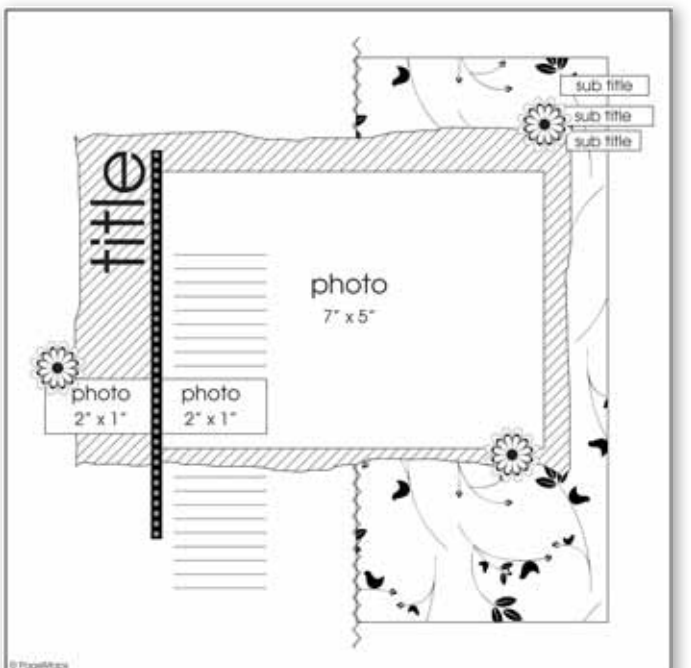

Solid Cardstock

- {1} 12x12 Kraft (Bazzill)
- {1} 12x 12 Desert Coral Dark (Bazzill)
- {1} 12x12 Spring Willow Medium (Bazzill)
- {1} 12x12 Sugar Cream (Bazzill)

Embellishments

- {1} 12x12 Good Day Sunshine Accessory Sheet (My Mind's Eye)
- {1} 5x9 Kraft & Black Mini Market Stickers (October Afternoon)
- {1} Noah Mini Chipboard Alpha (Maya Road)
- {4} Kraft Mini Ticket Strips (Maya Road)
- {1} Kraft Library Pocket (Maya Road)
- {1} 6x8 White Embellish Me Frame (Fancy Pants)
- {1} 12" Zipper Trim - Chocolate Brown (Maya Road)
- {1} ½ Yard ½" Oatmeal & Cream dot Ribbon (Creative Impressions)
- {1} ½ Yard ½" Rust Grosgrain Ribbon (Creative Impressions)
- {1} ½ Yard ¼" Green Apple & Cream Check Ribbon (Creative Impressions)

Cards

- {1} 5.5 x 8.5 Kraft (Bazzill)
- {1} 5.5 x 8.5 Desert Coral Dark (Bazzill)
- {1} 5.5 x 8.5 Spring Willow Medium (Bazzill)
- {1} 5.5 x 8.5 Sugar Cream (Bazzill)
- {1} 5.5 x 8.5 Sunflower Light (Bazzill)
- {5} 5 3/4 X 4 3/8 Natural Envelopes